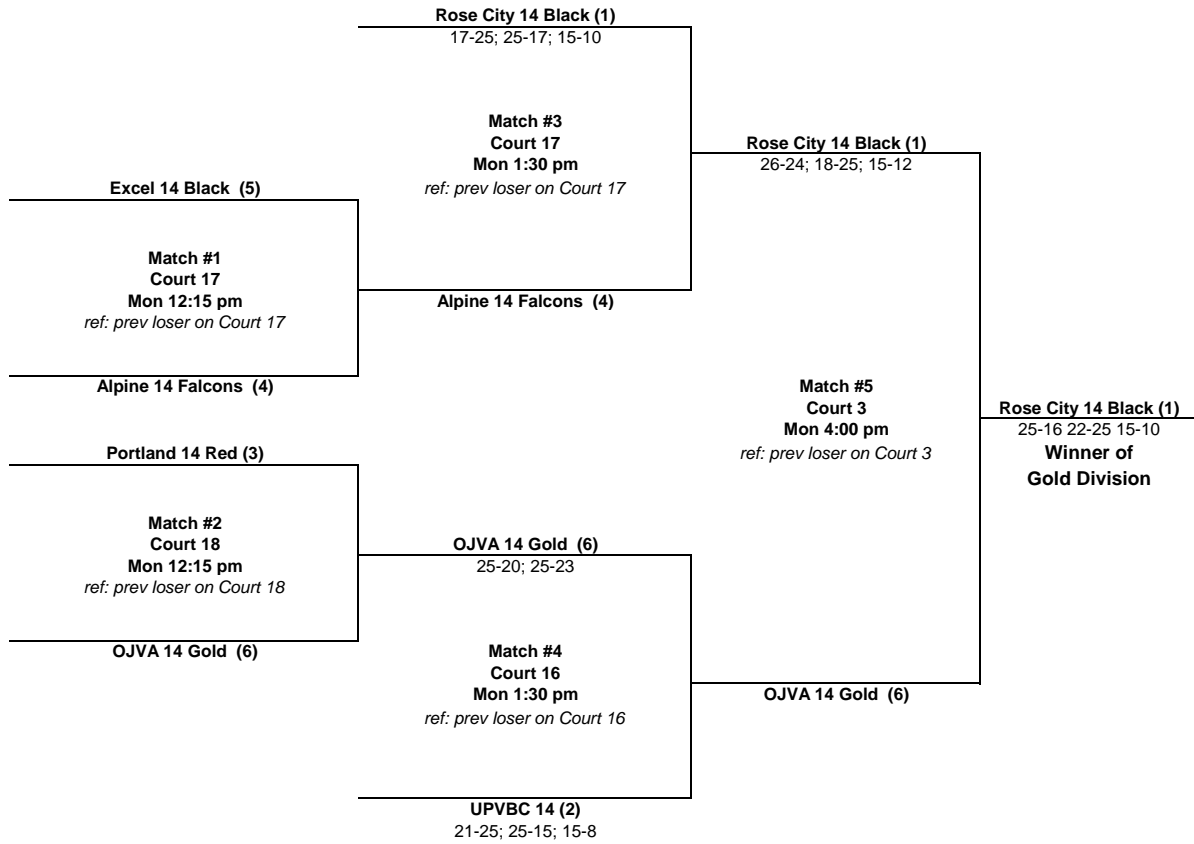

**Emerald City Classic Invitational
14 Open
Gold Division**

Boxed teams must ref the first match on same court
Losers of each match must ref the next match

**Emerald City Classic Invitational
14 Open
Silver Division**

Boxed teams must ref the first match on same court
Losers of each match must ref the next match

**Emerald City Classic Invitational
14 Open
Bronze Division**

Boxed teams must ref the first match on same court
Losers of each match must ref the next match

**Emerald City Classic Invitational
14 Open
Emerald Division**

Boxed teams must ref the first match on same court
Losers of each match must ref the next match