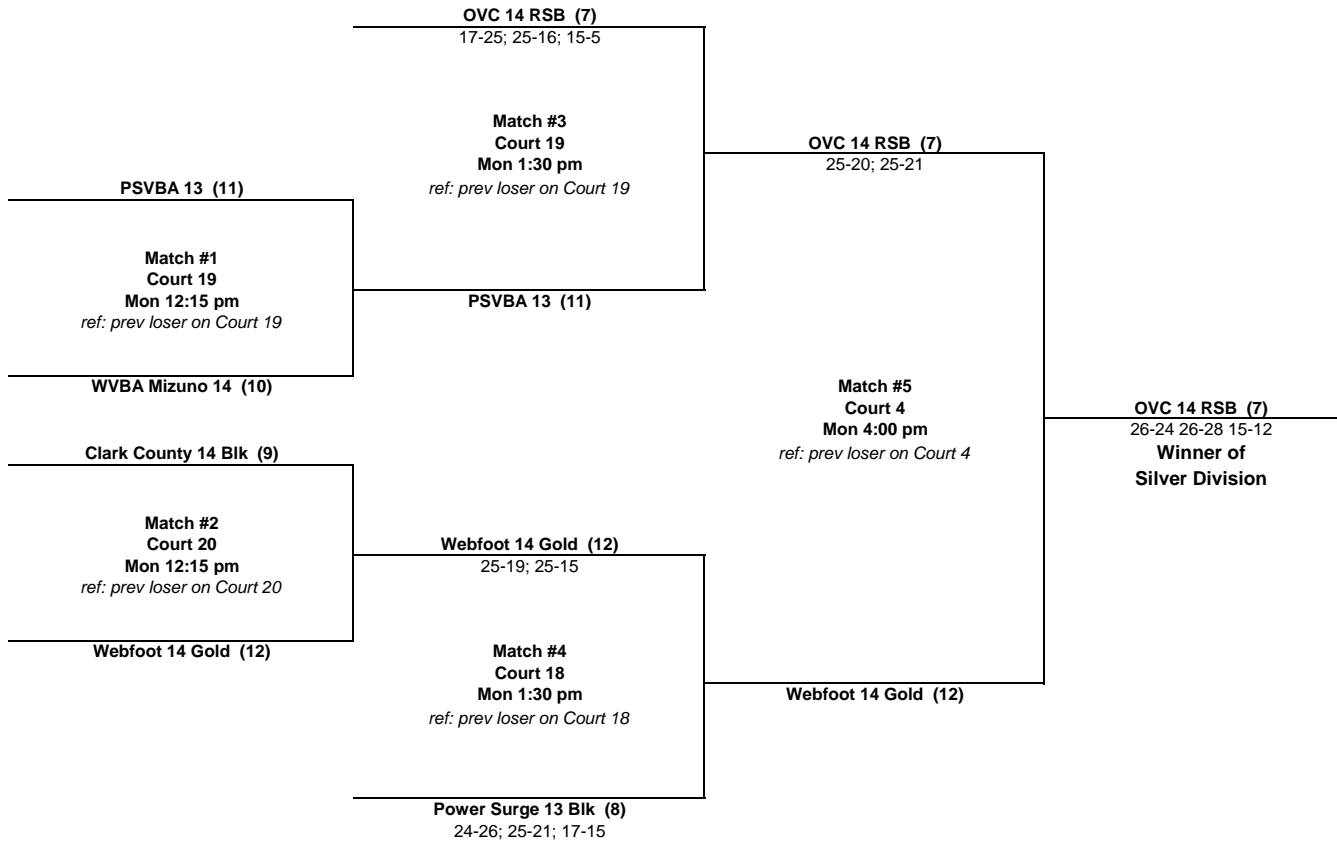

**Emerald City Classic Invitational
14 Open
Gold Division**

Boxed teams must ref the first match on same court
Losers of each match must ref the next match

**Emerald City Classic Invitational
14 Open
Silver Division**

Boxed teams must ref the first match on same court
Losers of each match must ref the next match

**Emerald City Classic Invitational
14 Open
Bronze Division**

Boxed teams must ref the first match on same court
Losers of each match must ref the next match

**Emerald City Classic Invitational
14 Open
Emerald Division**

Boxed teams must ref the first match on same court
Losers of each match must ref the next match