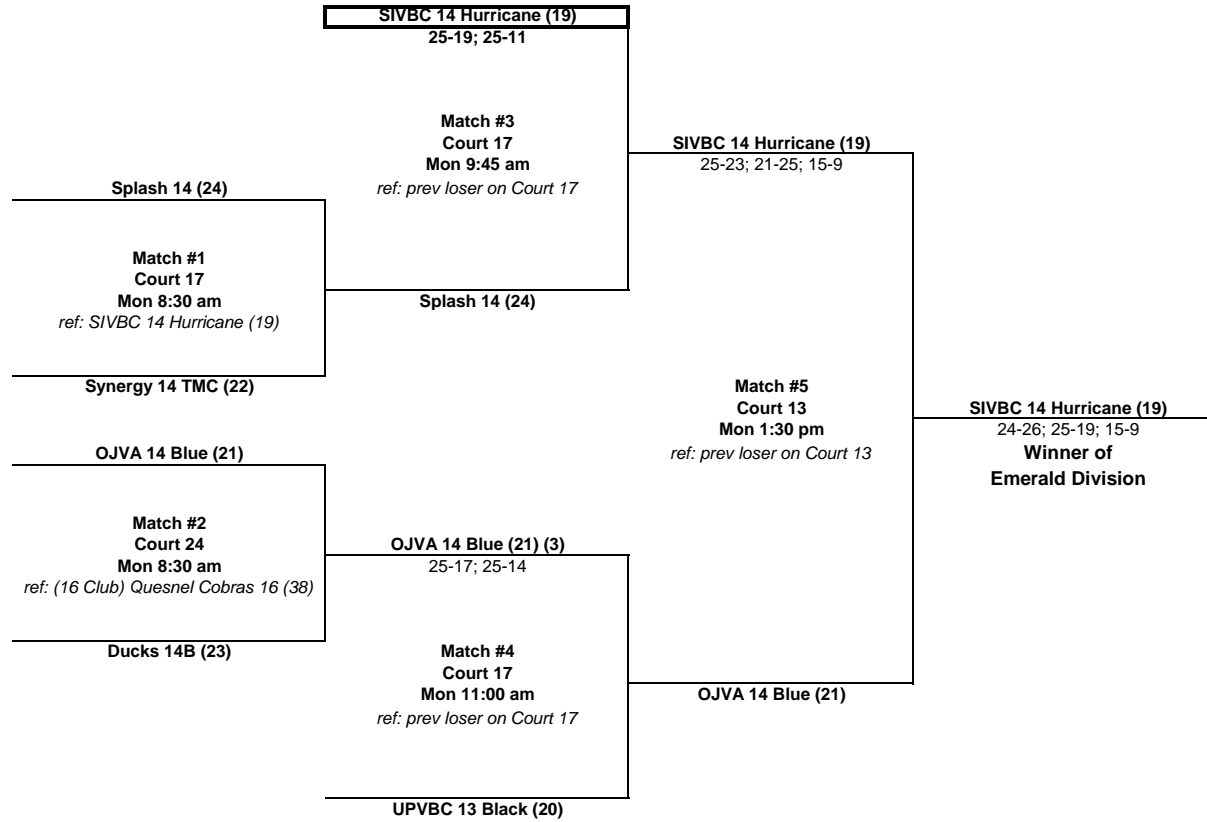

**Emerald City Classic Invitational
14 Open
Gold Division**

Boxed teams must ref the first match on same court
Losers of each match must ref the next match

**Emerald City Classic Invitational
14 Open
Silver Division**

Boxed teams must ref the first match on same court
Losers of each match must ref the next match

**Emerald City Classic Invitational
14 Open
Bronze Division**

Boxed teams must ref the first match on same court
Losers of each match must ref the next match

**Emerald City Classic Invitational
14 Open
Emerald Division**

Boxed teams must ref the first match on same court
Losers of each match must ref the next match