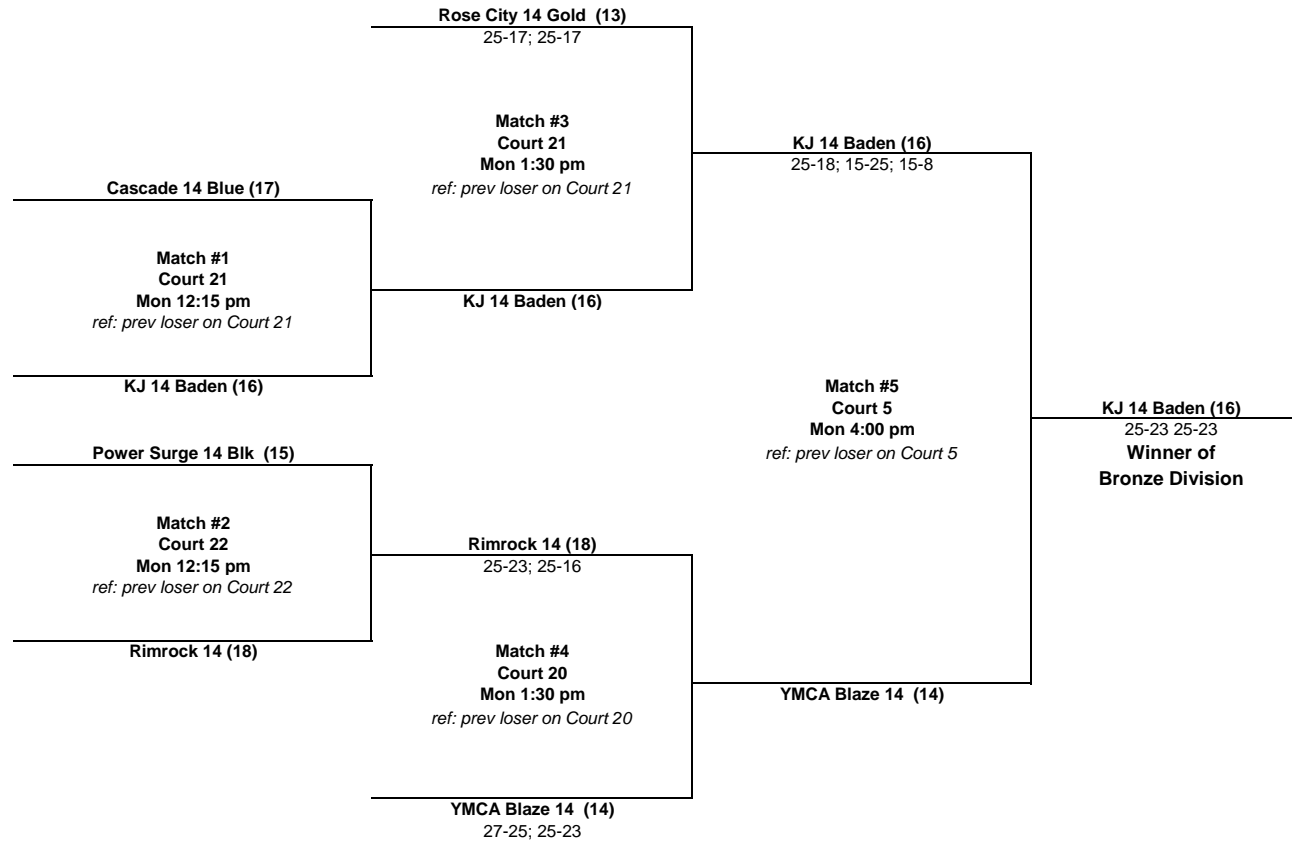

**Emerald City Classic Invitational
14 Open
Gold Division**

Boxed teams must ref the first match on same court
Losers of each match must ref the next match

**Emerald City Classic Invitational
14 Open
Silver Division**

Boxed teams must ref the first match on same court
Losers of each match must ref the next match

**Emerald City Classic Invitational
14 Open
Bronze Division**

Boxed teams must ref the first match on same court
Losers of each match must ref the next match

**Emerald City Classic Invitational
14 Open
Emerald Division**

Boxed teams must ref the first match on same court
Losers of each match must ref the next match