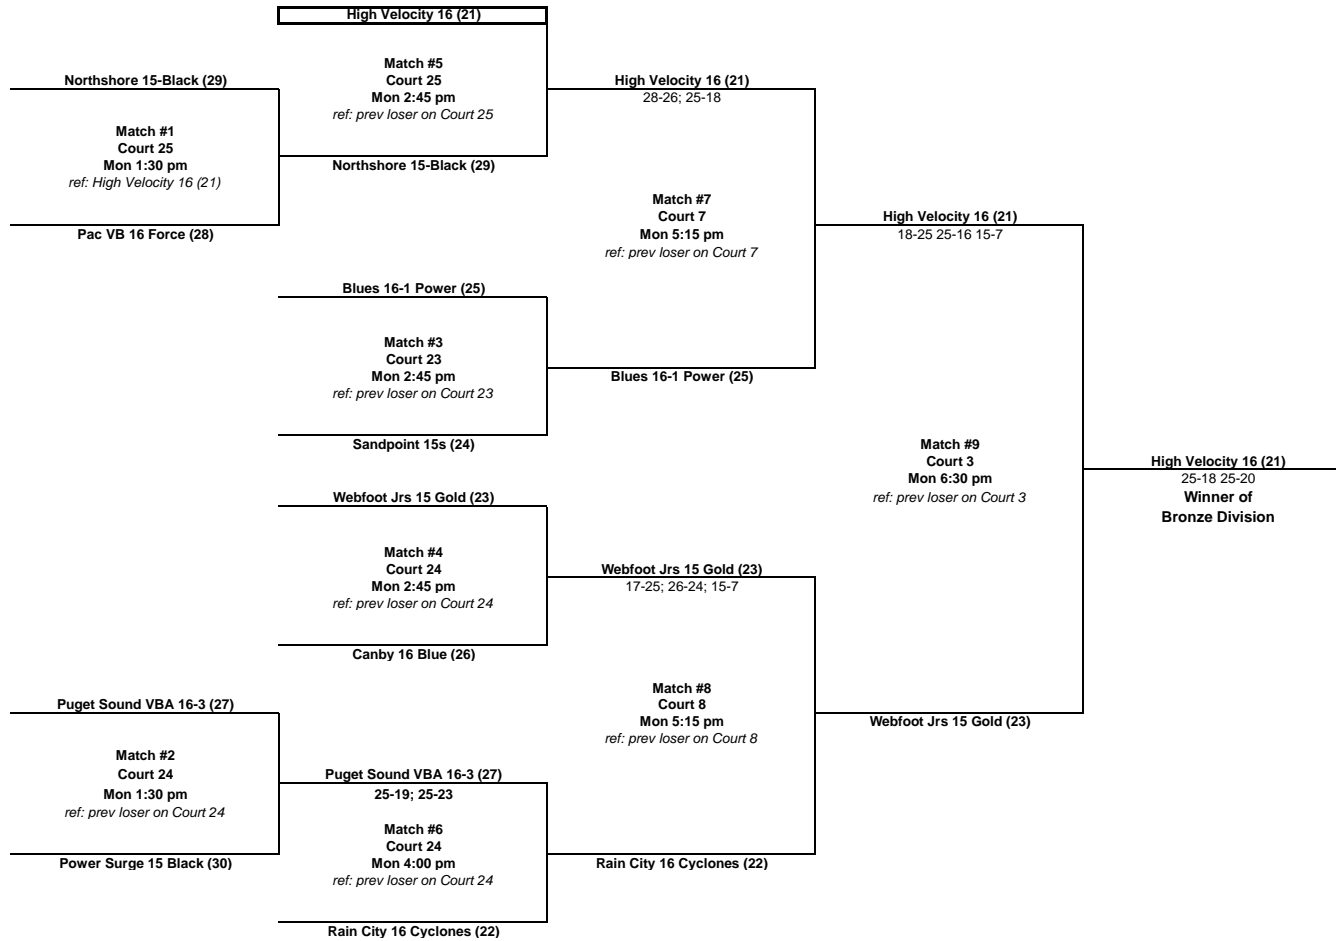

**Emerald City Classic Invitational
16 Club
Gold Division**

Boxed teams must ref the first match on same court
Losers of each match must ref the next match

**Emerald City Classic Invitational
16 Club
Silver Division**

Boxed teams must ref the first match on same court
Losers of each match must ref the next match

**Emerald City Classic Invitational
16 Club
Bronze Division**

Boxed teams must ref the first match on same court
Losers of each match must ref the next match

**Emerald City Classic Invitational
16 Club
Emerald Division**

Boxed teams must ref the first match on same court
Losers of each match must ref the next match