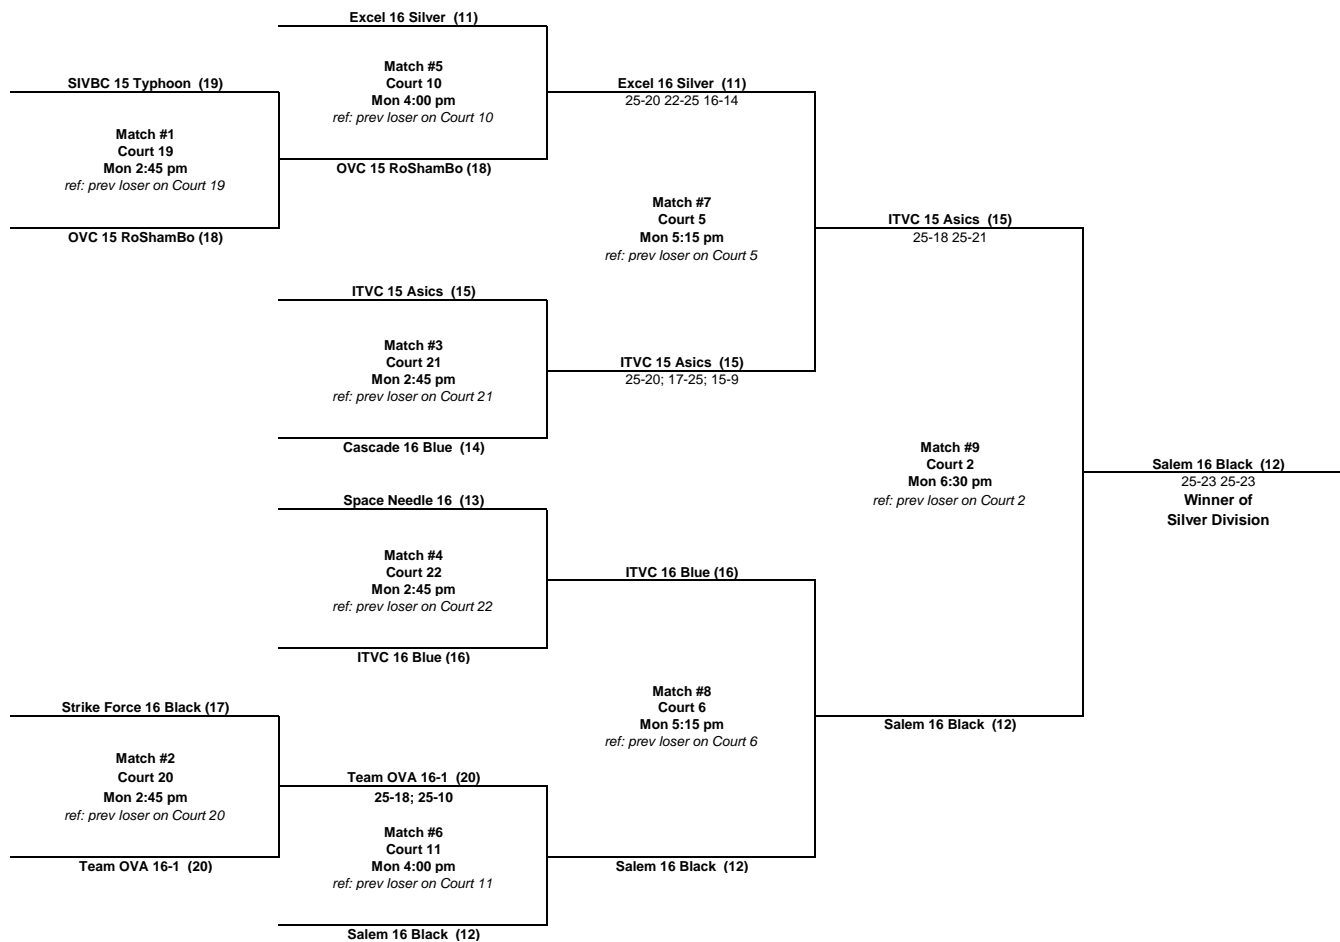

**Emerald City Classic Invitational
16 Club
Gold Division**

Boxed teams must ref the first match on same court
Losers of each match must ref the next match

**Emerald City Classic Invitational
16 Club
Silver Division**

Boxed teams must ref the first match on same court
Losers of each match must ref the next match

**Emerald City Classic Invitational
16 Club
Bronze Division**

Boxed teams must ref the first match on same court
Losers of each match must ref the next match

**Emerald City Classic Invitational
16 Club
Emerald Division**

Boxed teams must ref the first match on same court
Losers of each match must ref the next match