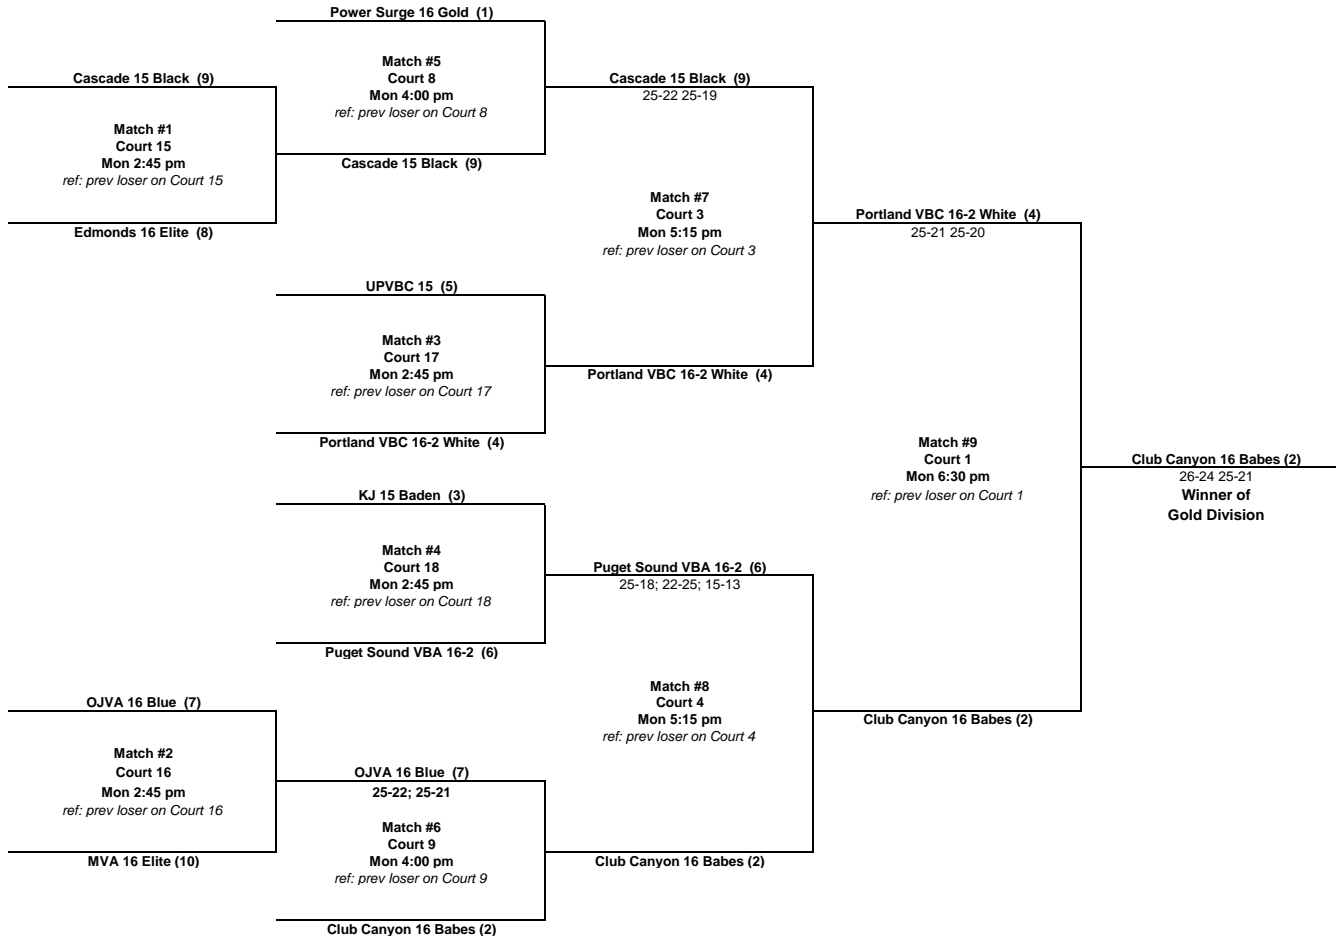

**Emerald City Classic Invitational
16 Club
Gold Division**

Boxed teams must ref the first match on same court
Losers of each match must ref the next match

**Emerald City Classic Invitational
16 Club
Silver Division**

Boxed teams must ref the first match on same court
Losers of each match must ref the next match

**Emerald City Classic Invitational
16 Club
Bronze Division**

Boxed teams must ref the first match on same court
Losers of each match must ref the next match

**Emerald City Classic Invitational
16 Club
Emerald Division**

Boxed teams must ref the first match on same court
Losers of each match must ref the next match