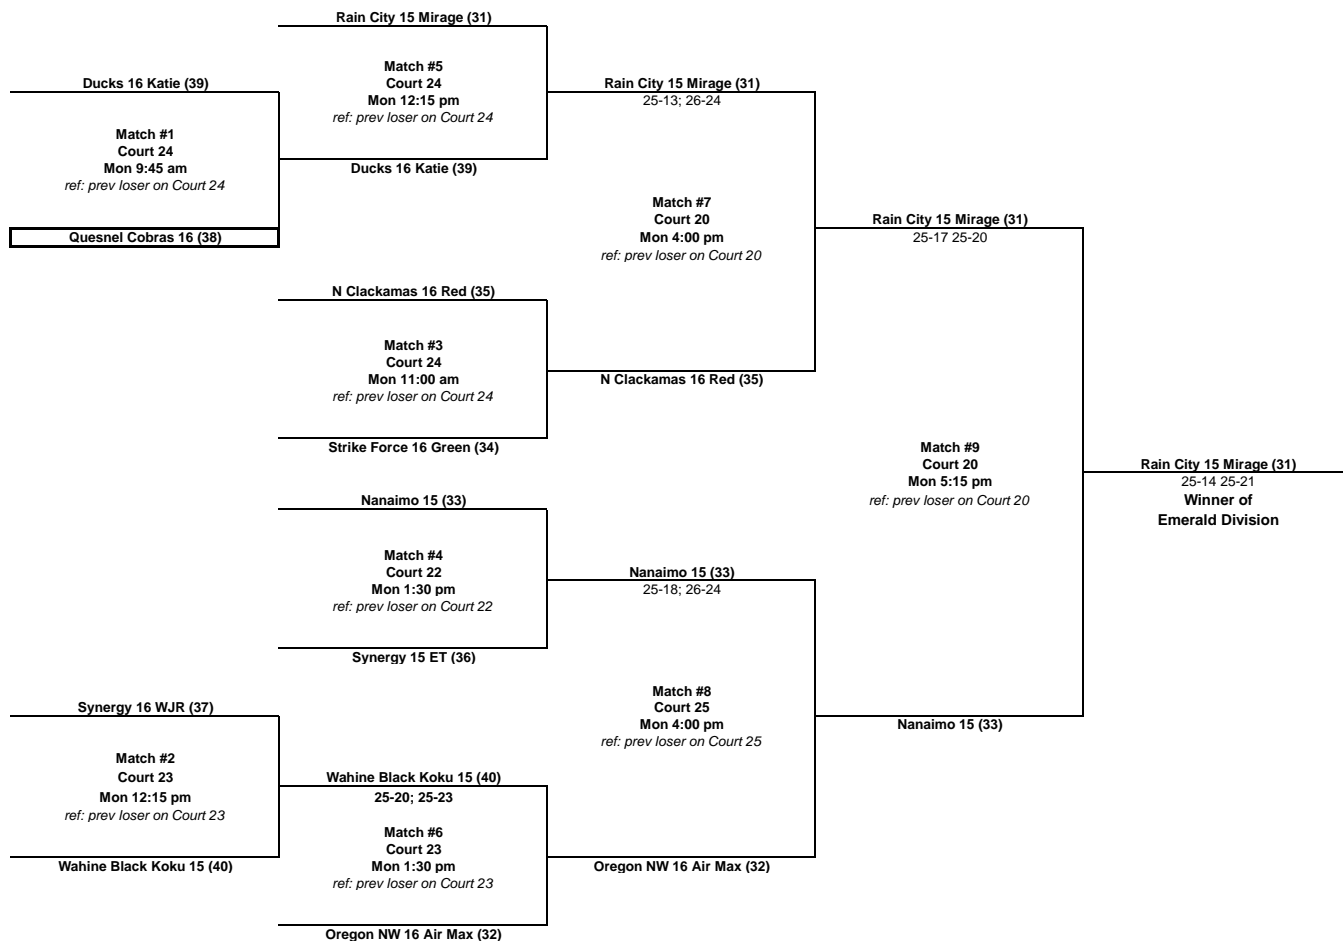

**Emerald City Classic Invitational
16 Club
Gold Division**

Boxed teams must ref the first match on same court
Losers of each match must ref the next match

**Emerald City Classic Invitational
16 Club
Silver Division**

Boxed teams must ref the first match on same court
Losers of each match must ref the next match

**Emerald City Classic Invitational
16 Club
Bronze Division**

Boxed teams must ref the first match on same court
Losers of each match must ref the next match

**Emerald City Classic Invitational
16 Club
Emerald Division**

Boxed teams must ref the first match on same court
Losers of each match must ref the next match