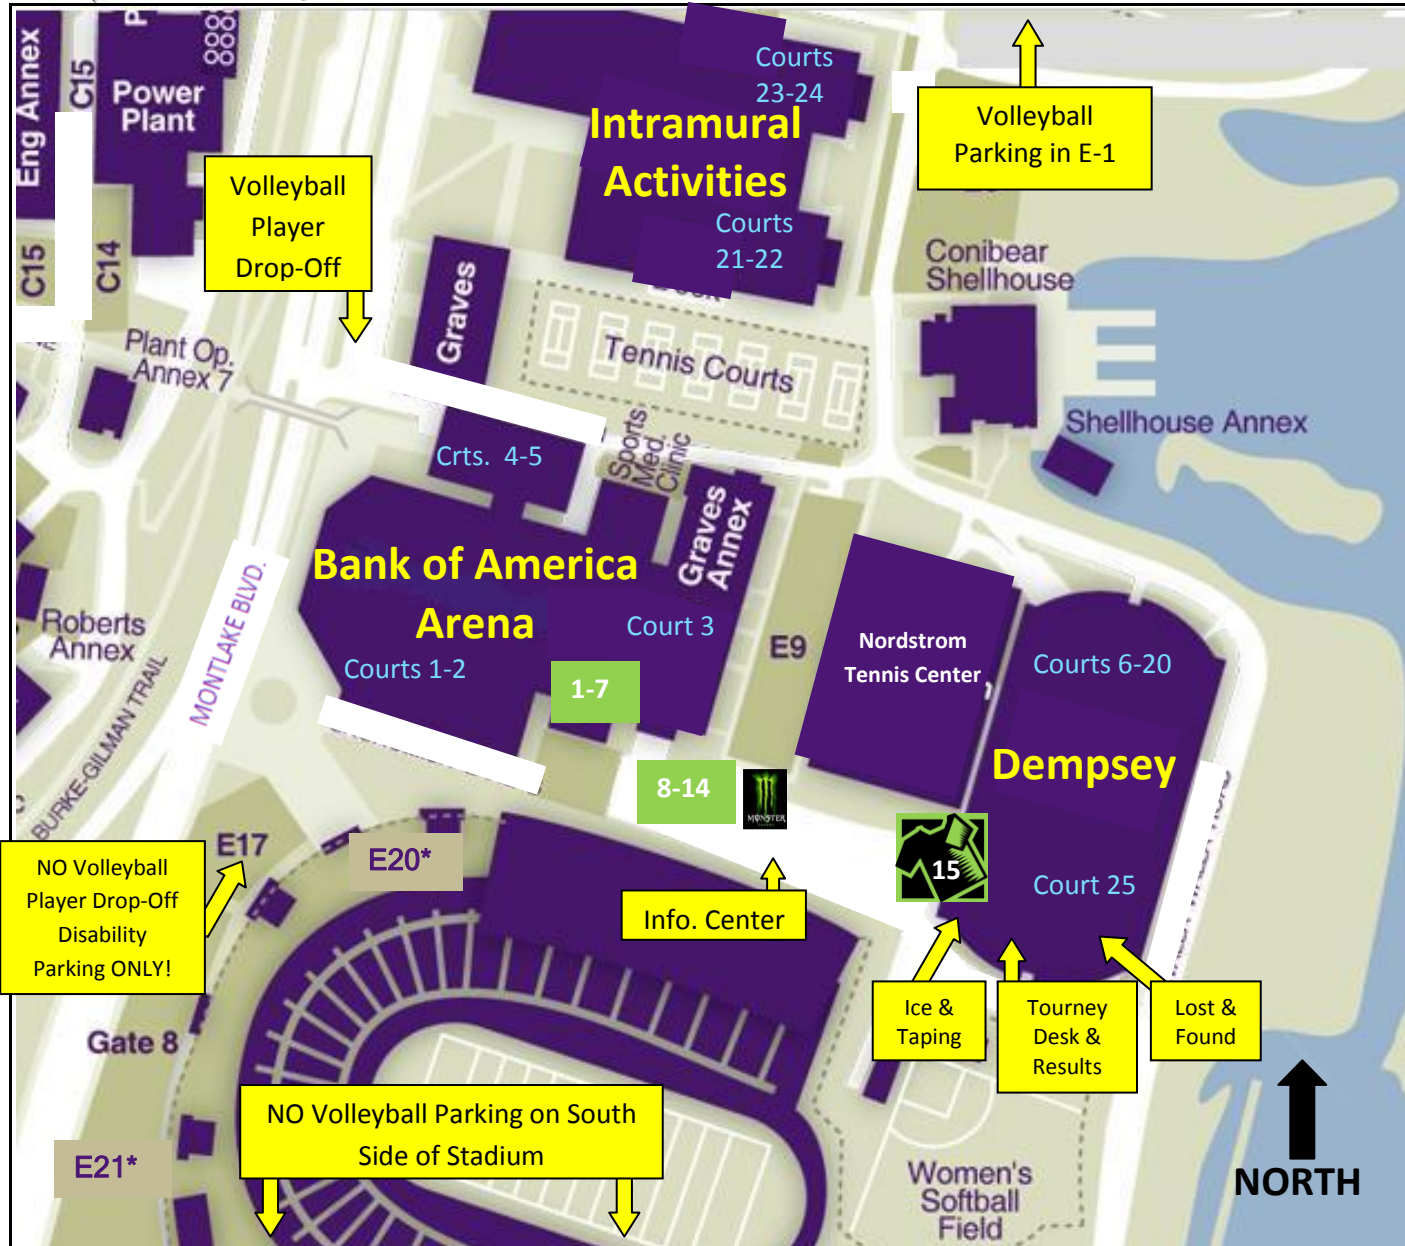

# UW Campus ECC Facilities Map

## Tournament and Parking Information

Court Locations	
1-5	Bank of America Arena (BOA)
6-20	Dempsey
21-24	Intramural Activities (IMA)
25	Dempsey

Monster Mall Vendors	
Bank of America Arena	
1	Monster
2	SoloSpike
3	Molten
4	Cookie Lee Jewelry
5	Athletic Supply
6	Jaxx Boutik
7	Micheal Hall Photography

Dempsey Courtyard	
8	Monster
9	Spotterz
10	Jamba Juice
11	Susan's Sweets
12	Doug's Rockin' Barbecue
13	Mizuno
14	Phiten

Dempsey Facility	
15	Tournament T-Shirts and More

\* Lot numbers have been changed due to construction